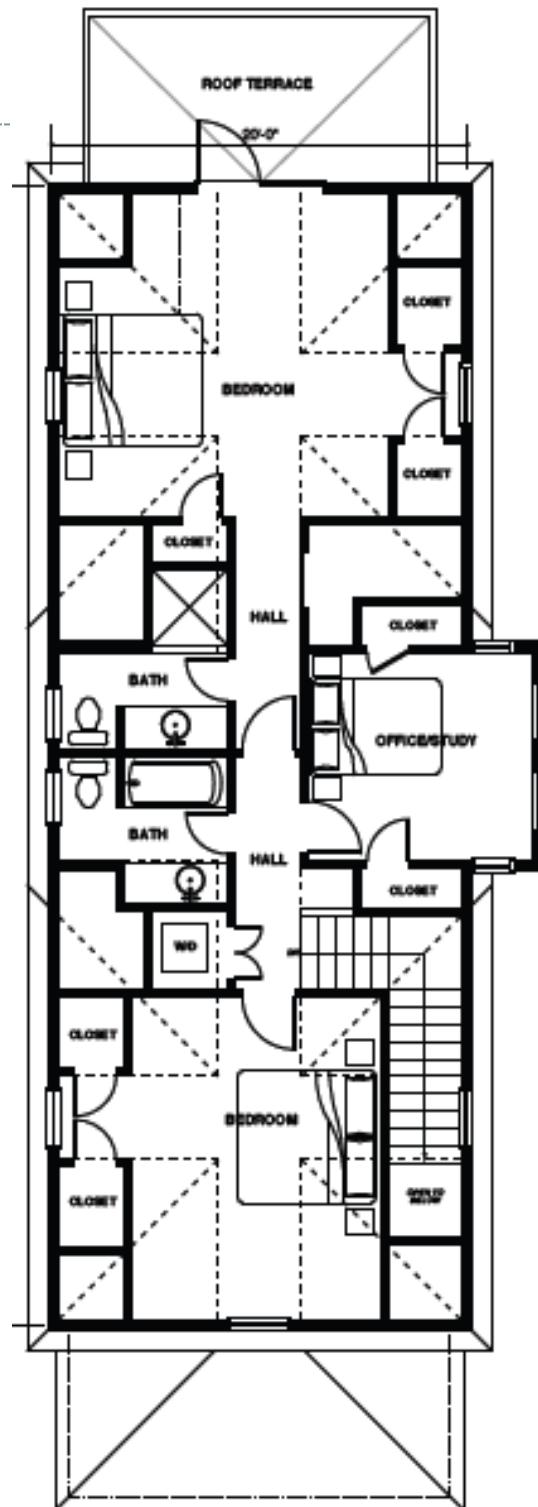

120 Magnolia Avenue

New Construction

By Reavis-Comer Development

OFFERED FOR SALE BY:
AGENTOWNED REALTY CO

120 Magnolia Avenue

- New Construction
- Three Bedroom
- Three-and-Half Bath
- Bonus Office/Fourth Bedroom
- 2200sf

Targeted Completion late-2013

Front Elevation

Back Elevation

Side Elevations

WEST ELEVATION

1/4" = 1'-0"

First Floor Plan

Second Floor Plan