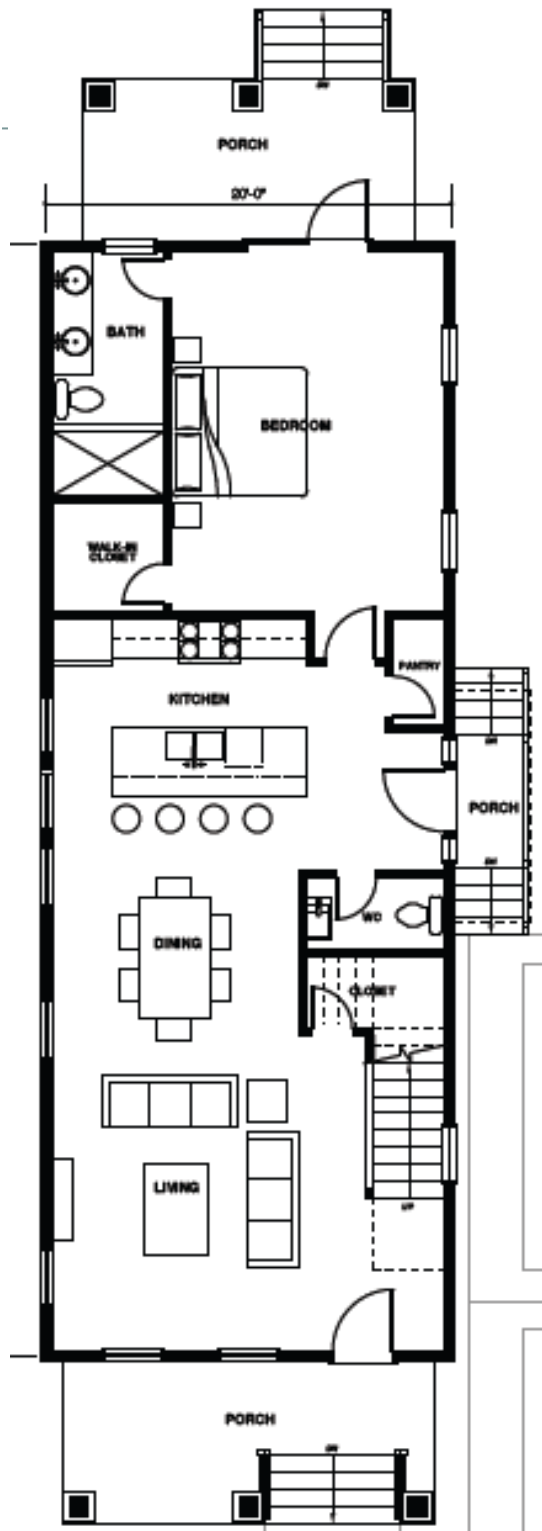

120 Magnolia Avenue

New Construction

By Reavis-Comer Development

OFFERED FOR SALE BY:
AGENTOWNED REALTY CO

120 Magnolia Avenue

- New Construction
- Three Bedroom
- Three-and-Half Bath
- Bonus Office/Fourth Bedroom
- 2200sf

Targeted Completion late-2013

Front Elevation

Back Elevation

Side Elevations

WEST ELEVATION

1/4" = 1'-0"

First Floor Plan

Second Floor Plan

Site Plan

Exterior Detail

- Driveway will be cementitious with rock salt finish (to give aged look)
- Front yard will be sodded grass
- Back yard will be seeded grass
- Buyer will have \$500 plant allowance
- Fencing is at optional upgrade cost