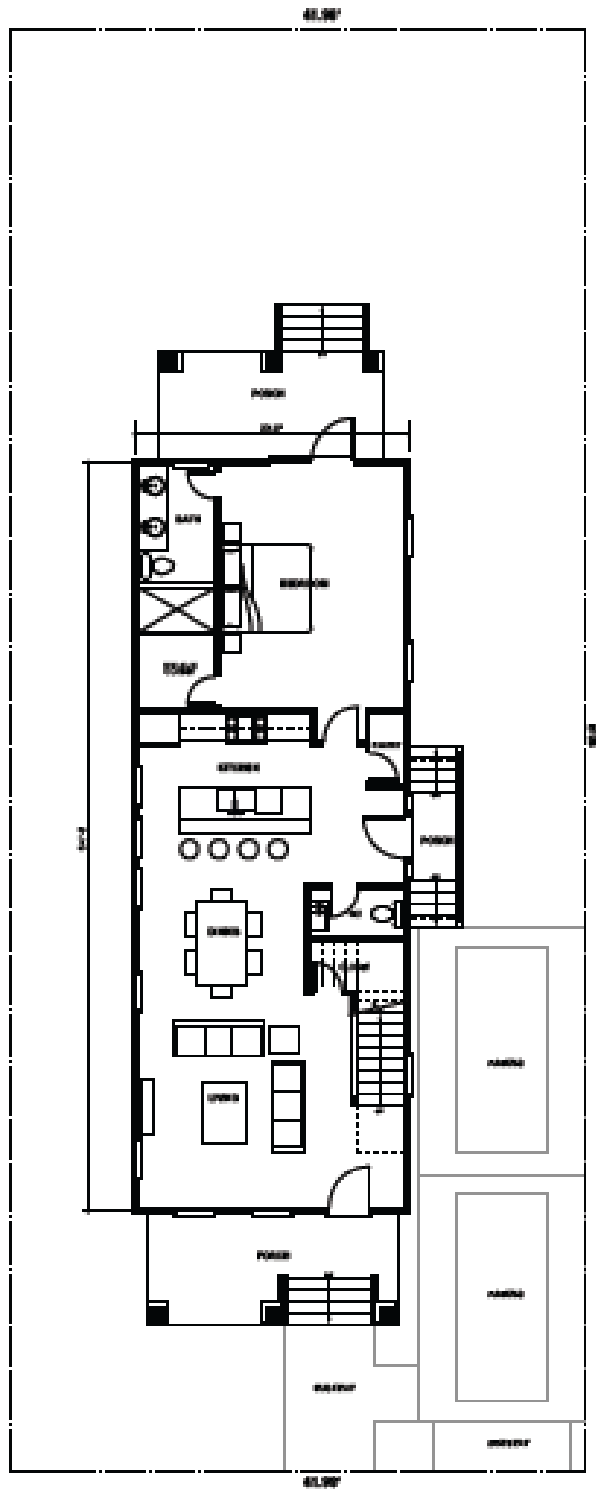

120 Magnolia Avenue

New Construction

By Reavis-Comer Development

OFFERED FOR SALE BY:
AGENTOWNED REALTY CO

120 Magnolia Avenue

- New Construction
- Three Bedroom
- Three-and-Half Bath
- Bonus Office/Fourth Bedroom
- 2200sf

Targeted Completion late-2013

Front Elevation

Back Elevation

Side Elevations

WEST ELEVATION

1/4" = 1'-0"

First Floor Plan

Second Floor Plan

Site Plan

Exterior Detail

- Driveway will be cementitious with rock salt finish (to give aged look)
- Front yard will be sodded grass
- Back yard will be seeded grass
- Buyer will have \$500 plant allowance
- Fencing is at optional upgrade cost