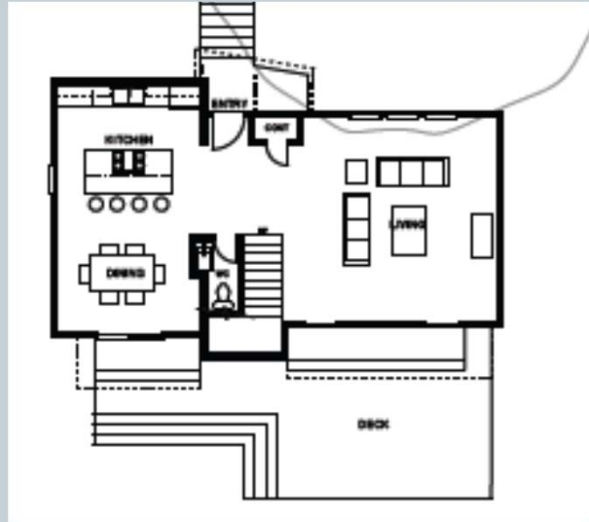

193 and 195 Sans Souci

New Construction

Targeted Completion Late Spring 2013

**CONTACT YOUR REALTOR FOR
FURTHER INFORMATION**

Site Plan

193 Sans Souci

- 2194sf
- 3 bedrooms
- 3 ½ baths
- Decks on first and top floors

193 Sans Souci

- Open flow on first floor
- Spacious second floor bedroom suites
- Superior third floor suite with deck

195 Sans Souci

- 2563sf
- 4 bedrooms
- 3 ½ baths
- Screend porch on first floor
- Decks on first, second, and top floors

195 Sans Souci

- Open flow on first floor
- Spacious second floor w/3 bedrooms
- Master with private bath and walk-in closet
- Superior third floor suite with deck

Exterior Detail

- Driveway will be cementitious with rock salt finish (to give aged look)
- Front yard will be sodded grass
- Back yard will be seeded grass
- Buyer will have \$500 plant allowance
- Fencing is at optional upgrade cost