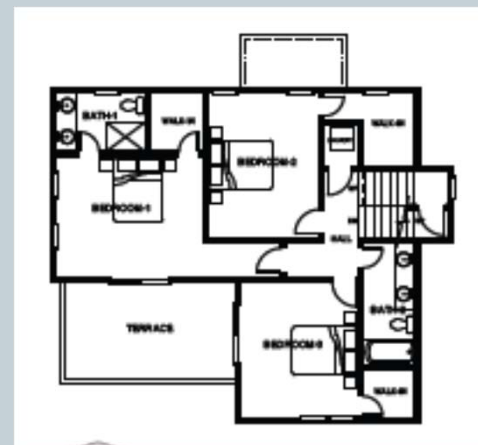

193 and 195 Sans Souci

New Construction

Targeted Completion Late Spring 2013

**CONTACT YOUR REALTOR FOR
FURTHER INFORMATION**

Site Plan

193 Sans Souci

- 2194sf
- 3 bedrooms
- 3 ½ baths
- Decks on first and top floors

193 Sans Souci

- Open flow on first floor
- Spacious second floor bedroom suites
- Superior third floor suite with deck

195 Sans Souci

- 2563sf
- 4 bedrooms
- 3 ½ baths
- Screend porch on first floor
- Decks on first, second, and top floors

195 Sans Souci

- Open flow on first floor
- Spacious second floor w/3 bedrooms
- Master with private bath and walk-in closet
- Superior third floor suite with deck

Exterior Detail

- Driveway will be cementitious with rock salt finish (to give aged look)
- Front yard will be sodded grass
- Back yard will be seeded grass
- Buyer will have \$500 plant allowance
- Fencing is at optional upgrade cost