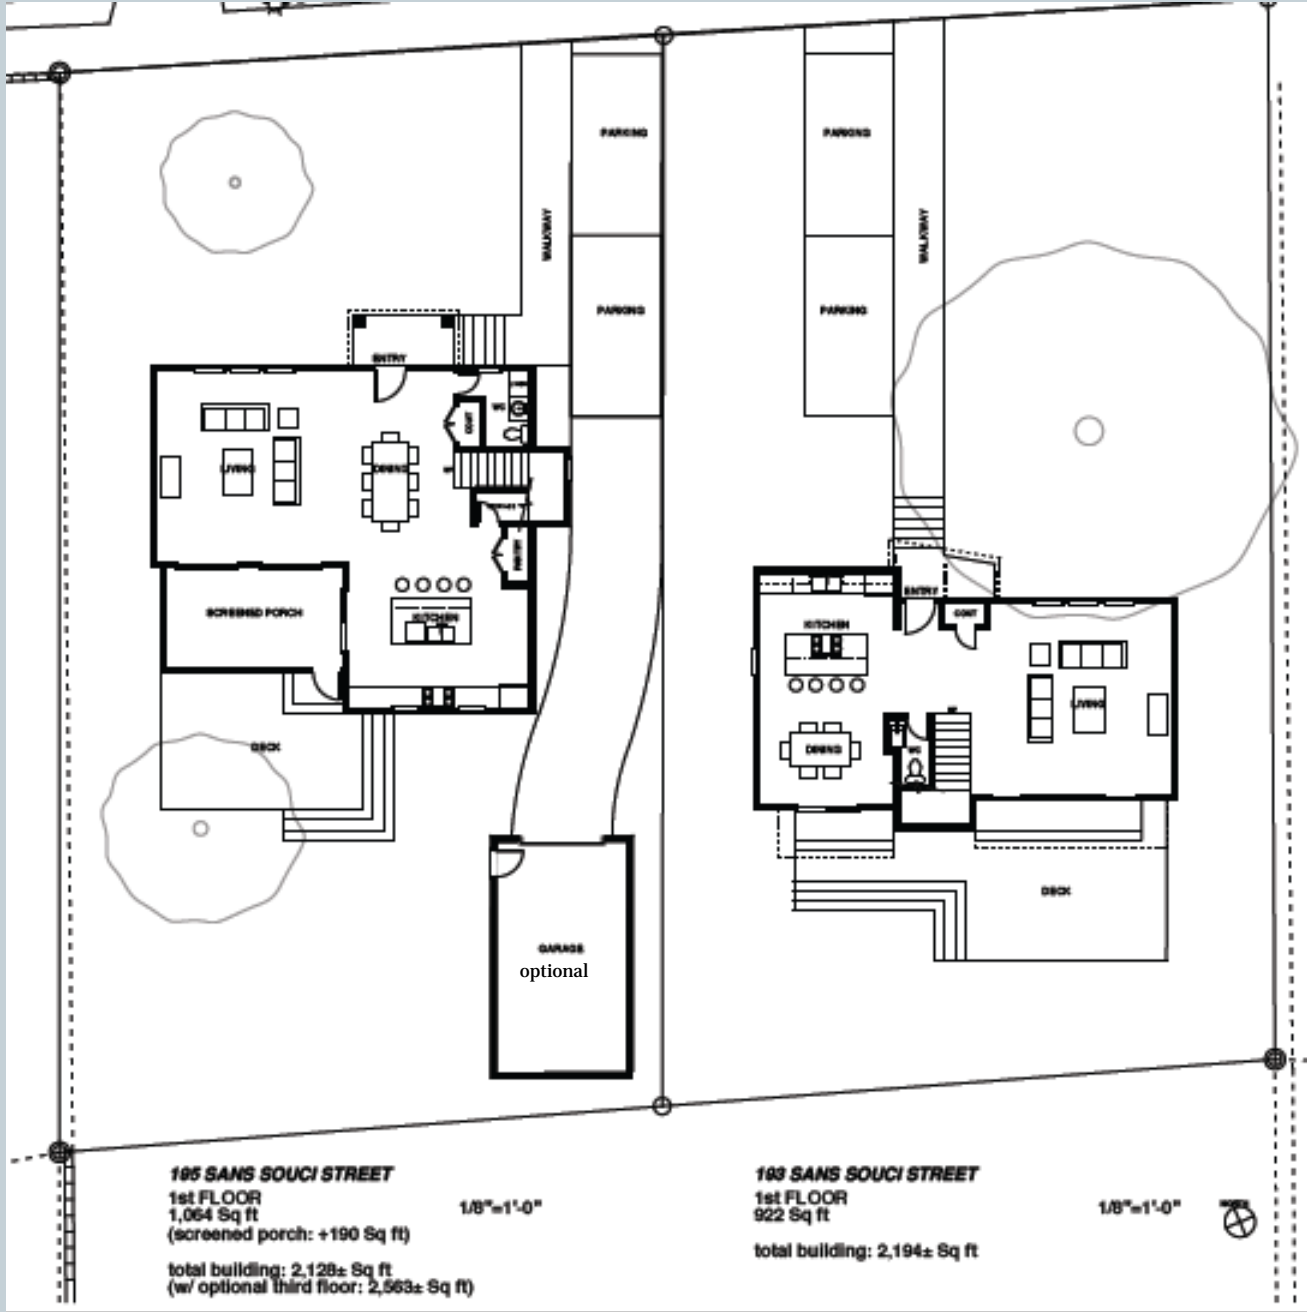

193 and 195 Sans Souci

New Construction

Targeted Completion Late Spring 2013

**CONTACT YOUR REALTOR FOR
FURTHER INFORMATION**

Site Plan

193 Sans Souci

- 2194sf
- 3 bedrooms
- 3 ½ baths
- Decks on first and top floors

193 Sans Souci

- Open flow on first floor
- Spacious second floor bedroom suites
- Superior third floor suite with deck

195 Sans Souci

- 2563sf
- 4 bedrooms
- 3 ½ baths
- Screend porch on first floor
- Decks on first, second, and top floors

195 Sans Souci

- Open flow on first floor
- Spacious second floor w/3 bedrooms
- Master with private bath and walk-in closet
- Superior third floor suite with deck

Exterior Detail

- Driveway will be cementitious with rock salt finish (to give aged look)
- Front yard will be sodded grass
- Back yard will be seeded grass
- Buyer will have \$500 plant allowance
- Fencing is at optional upgrade cost