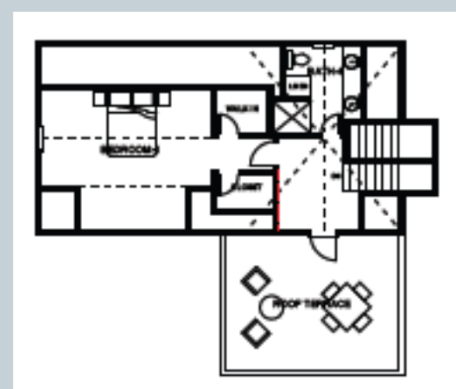

193 and 195 Sans Souci

New Construction

Targeted Completion Late Spring 2013

**CONTACT YOUR REALTOR FOR
FURTHER INFORMATION**

Site Plan

193 Sans Souci

- 2194sf
- 3 bedrooms
- 3 ½ baths
- Decks on first and top floors

193 Sans Souci

- Open flow on first floor
- Spacious second floor bedroom suites
- Superior third floor suite with deck

195 Sans Souci

- 2563sf
- 4 bedrooms
- 3 ½ baths
- Screend porch on first floor
- Decks on first, second, and top floors

195 Sans Souci

- Open flow on first floor
- Spacious second floor w/3 bedrooms
- Master with private bath and walk-in closet
- Superior third floor suite with deck

Exterior Detail

- Driveway will be cementitious with rock salt finish (to give aged look)
- Front yard will be sodded grass
- Back yard will be seeded grass
- Buyer will have \$500 plant allowance
- Fencing is at optional upgrade cost