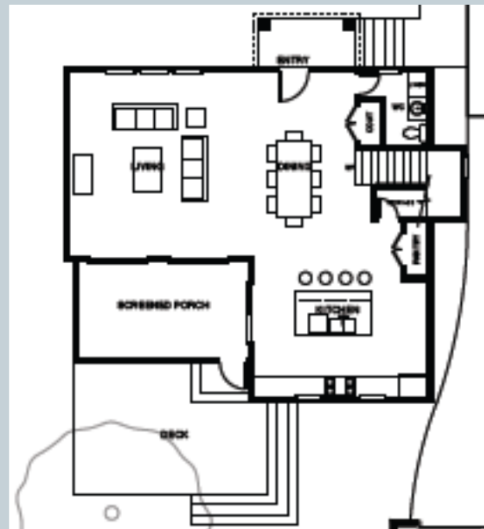

193 and 195 Sans Souci

New Construction

Targeted Completion Late Spring 2013

**CONTACT YOUR REALTOR FOR
FURTHER INFORMATION**

Site Plan

193 Sans Souci

- 2194sf
- 3 bedrooms
- 3 ½ baths
- Decks on first and top floors

193 Sans Souci

- Open flow on first floor
- Spacious second floor bedroom suites
- Superior third floor suite with deck

195 Sans Souci

- 2563sf
- 4 bedrooms
- 3 ½ baths
- Screend porch on first floor
- Decks on first, second, and top floors

195 Sans Souci

- Open flow on first floor
- Spacious second floor w/3 bedrooms
- Master with private bath and walk-in closet
- Superior third floor suite with deck

Exterior Detail

- Driveway will be cementitious with rock salt finish (to give aged look)
- Front yard will be sodded grass
- Back yard will be seeded grass
- Buyer will have \$500 plant allowance
- Fencing is at optional upgrade cost