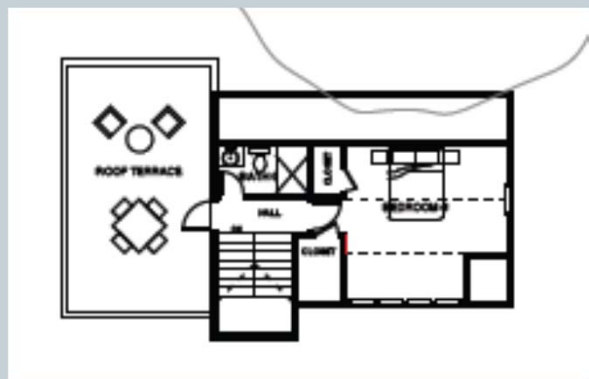

193 and 195 Sans Souci

New Construction

Targeted Completion Late Spring 2013

**CONTACT YOUR REALTOR FOR
FURTHER INFORMATION**

Site Plan

193 Sans Souci

- 2194sf
- 3 bedrooms
- 3 ½ baths
- Decks on first and top floors

193 Sans Souci

- Open flow on first floor
- Spacious second floor bedroom suites
- Superior third floor suite with deck

195 Sans Souci

- 2563sf
- 4 bedrooms
- 3 ½ baths
- Screend porch on first floor
- Decks on first, second, and top floors

195 Sans Souci

- Open flow on first floor
- Spacious second floor w/3 bedrooms
- Master with private bath and walk-in closet
- Superior third floor suite with deck

Exterior Detail

- Driveway will be cementitious with rock salt finish (to give aged look)
- Front yard will be sodded grass
- Back yard will be seeded grass
- Buyer will have \$500 plant allowance
- Fencing is at optional upgrade cost