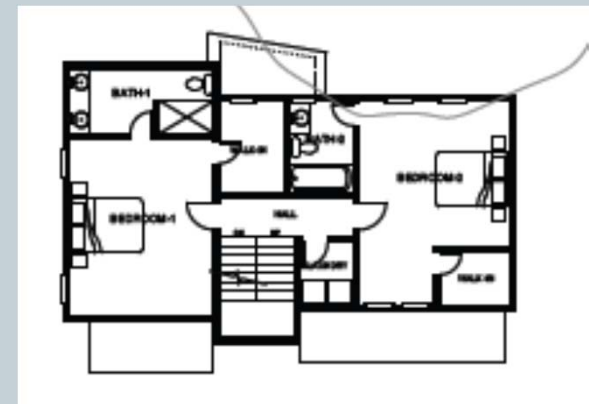

193 and 195 Sans Souci

New Construction

Targeted Completion Late Spring 2013

**CONTACT YOUR REALTOR FOR
FURTHER INFORMATION**

Site Plan

193 Sans Souci

- 2194sf
- 3 bedrooms
- 3 ½ baths
- Decks on first and top floors

193 Sans Souci

- Open flow on first floor
- Spacious second floor bedroom suites
- Superior third floor suite with deck

195 Sans Souci

- 2563sf
- 4 bedrooms
- 3 ½ baths
- Screend porch on first floor
- Decks on first, second, and top floors

195 Sans Souci

- Open flow on first floor
- Spacious second floor w/3 bedrooms
- Master with private bath and walk-in closet
- Superior third floor suite with deck

Exterior Detail

- Driveway will be cementitious with rock salt finish (to give aged look)
- Front yard will be sodded grass
- Back yard will be seeded grass
- Buyer will have \$500 plant allowance
- Fencing is at optional upgrade cost