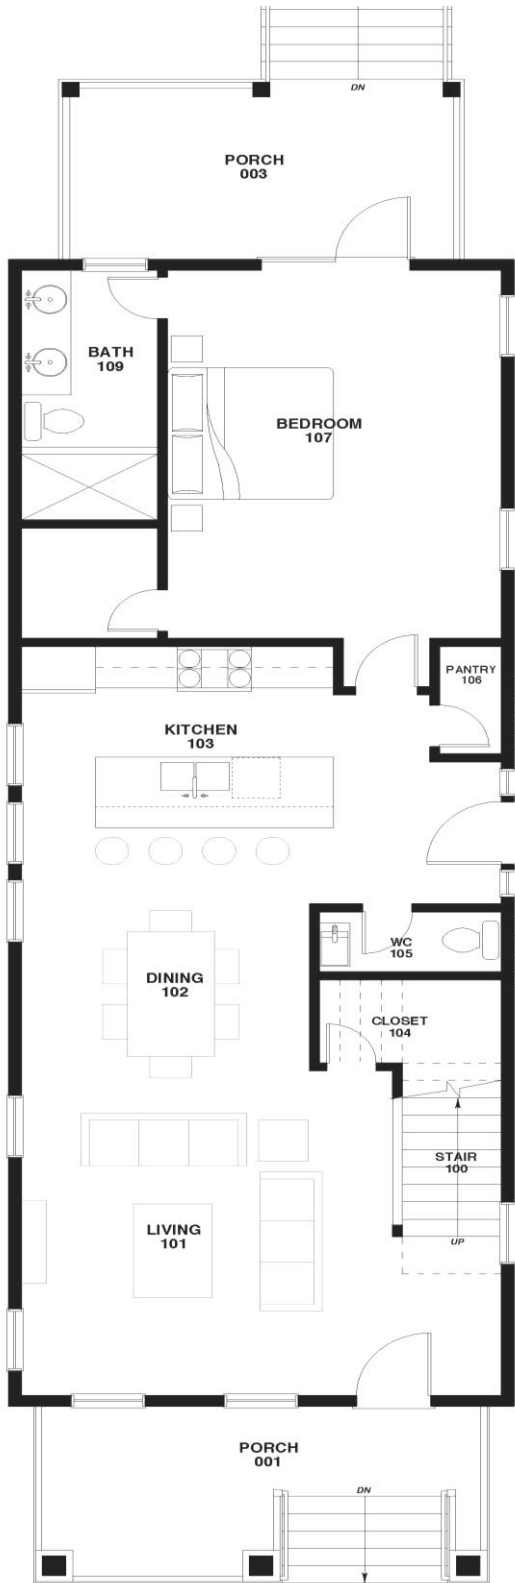

42 Hester Street a Reavis-Comer Development

42 Hester Street

- Custom-designed 2237 square feet
- Four Bedrooms
- Three Full plus Half-Bath
- Hardi-plank Siding

Floor Plans

Exterior Detail

- Driveway will be cementitious with rock salt finish (to give aged look)
- Yard will be sodded grass

Exterior Colors

- ▶ Hardi Siding
 - ▶ Colors to be determined by Reavis-Comer

Interior Details

- **Flooring**
 - Dark bamboo main areas, first flight of stairs
 - Carpet bedrooms
 - Upgrade to all bamboo \$1000/per bedroom
- **Lighting**
 - All bedrooms have white ceiling fans
 - Other lighting TBD by Reavis-Comer

Sample Bamboo Flooring: Commercial Grade, Pre-finish

Interior Details

- Interior color – **Two** choices for walls
 - All ceilings white flat, trim white semi-gloss
 - Additional wall colors at \$500 per color fee

Survey

Lot faces toward Corrine Jones Playground