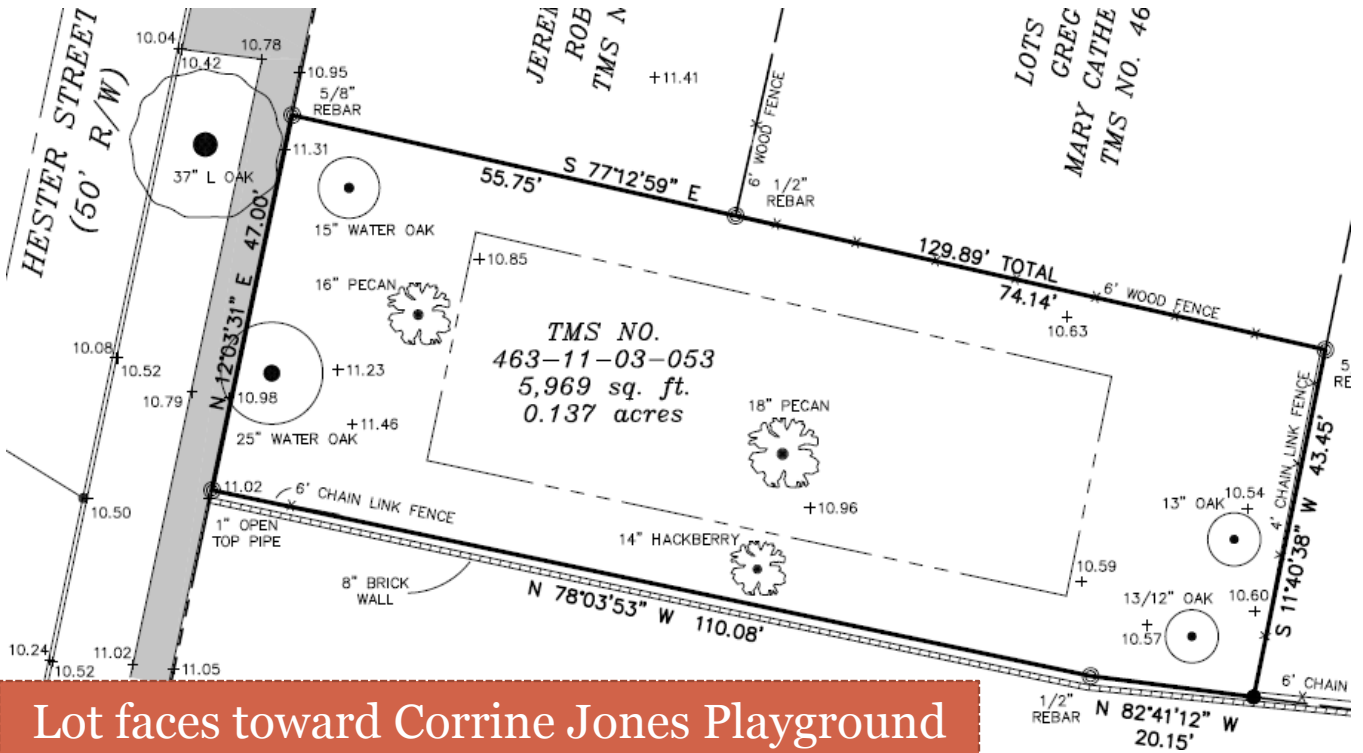

42 Hester Street a Reavis-Comer Development

42 Hester Street

- Custom-designed 2237 square feet
- Four Bedrooms
- Three Full plus Half-Bath
- Hardi-plank Siding

Floor Plans

Exterior Detail

- Driveway will be cementitious with rock salt finish (to give aged look)
- Yard will be sodded grass

Survey

Lot faces toward Corrine Jones Playground